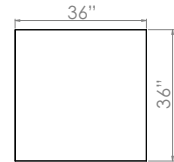

EYHOV Executive

scale 1:1

Executive Desk Features:

Single workstation with Rail running along one side.

Available in 2 sizes:

108" x 108" or 96" x 96"

Desktop:

Durable laminate work surface with tough 2mm PVC edge banding for long lasting quality and protection against bumps and dents.

add-ons

Modesty Panel

End Table

Side Table

Corner Table (included)

accessories

Front Privacy Screen

Side Privacy Screen