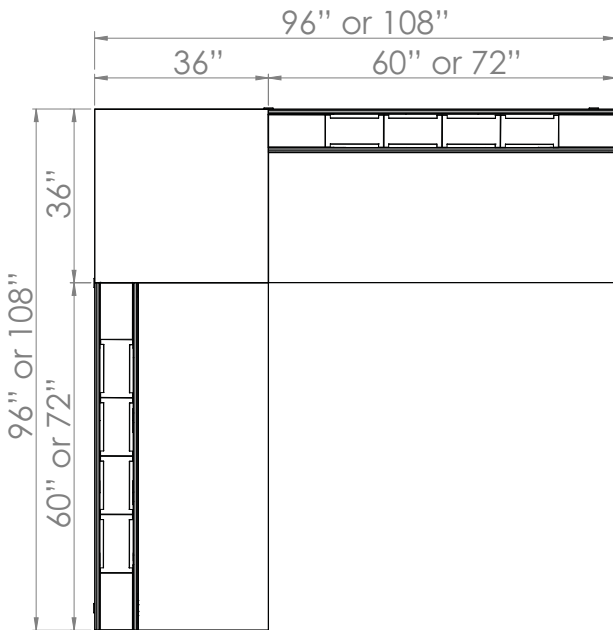

EYHOV Executive

scale 1:1

Executive Desk Features:

Single workstation with Rail running along one side.

Available in 2 sizes:

108" x 108" or 96" x 96"

Desktop:

Durable laminate work surface with tough 2mm PVC edge banding for long lasting quality and protection against bumps and dents.