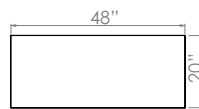

Executive Desk Features:

Single workstation with Rail running along one side.

Available in 2 sizes:

108" x 108" or 96" x 96"

Desktop:

Durable laminate work surface with tough 2mm PVC edge banding for long lasting quality and protection against bumps and dents.

Center Module Rail:

Two aluminum rails with tracks for organizing accessories, and three powder coated steel access panels for wire management.

Base & Legs:

Built to last powder coated steel legs and frame with adjustable height levelers.

add-ons

Side Table

accessories

desktop finish & edge banding options

Laminate options:

Edge Banding options:

ordering

EYHOV Executive

RE

Size

60: 60inch
72: 72inch

Laminate

WM: White Matte
WG: White Gloss
WDE: White Dry-Erase
MP: Maple
BW: Brasil Wood
SC: Sandcastle

Edge Banding

W: White
TN: Tangerine
SG: Scale Green
SY: Storm Gray
MP: Maple
BW: Brasil Wood
SC: Sandcastle

Proudly designed and fabricated in California.