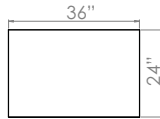

Executive Desk Features:

Single workstation with Rail running along one side.

Available in 2 sizes:

108" x 108" or 96" x 96"

Desktop:

Durable laminate work surface with tough 2mm PVC edge banding for long lasting quality and protection against bumps and dents.

Center Module Rail:

Two aluminum rails with tracks for organizing accessories, and three powder coated steel access panels for wire management.

Base & Legs:

Built to last powder coated steel legs and frame with adjustable height levelers.

add-ons

End Table

accessories

desktop finish & edge banding options

Laminate options:

Edge Banding options:

ordering

EYHOV Executive

RE

Size

60: 60inch
72: 72inch

Laminate

WM: White Matte
WG: White Gloss
WDE: White Dry-Erase
MP: Maple
BW: Brasil Wood
SC: Sandcastle

Edge Banding

W: White
TN: Tangerine
SG: Scale Green
SY: Storm Gray
MP: Maple
BW: Brasil Wood
SC: Sandcastle

Proudly designed and fabricated in California.