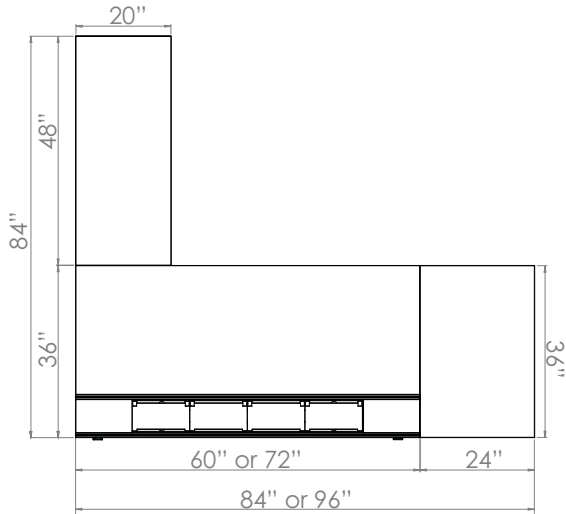

EYHOV Junior Executive

scale^{1:1}

EYHOV Junior Executive

scale^{1:1}

Executive Desk Features:

Single workstation with Rail running along one side.

Available in 2 sizes:
84" x 96" or 84" x 84"

Desktop:

Durable laminate work surface with tough 2mm PVC edge banding for long lasting quality and protection against bumps and dents.

Center Module Rail:

Two aluminum rails with tracks for organizing accessories, and three powder coated steel access panels for wire management.