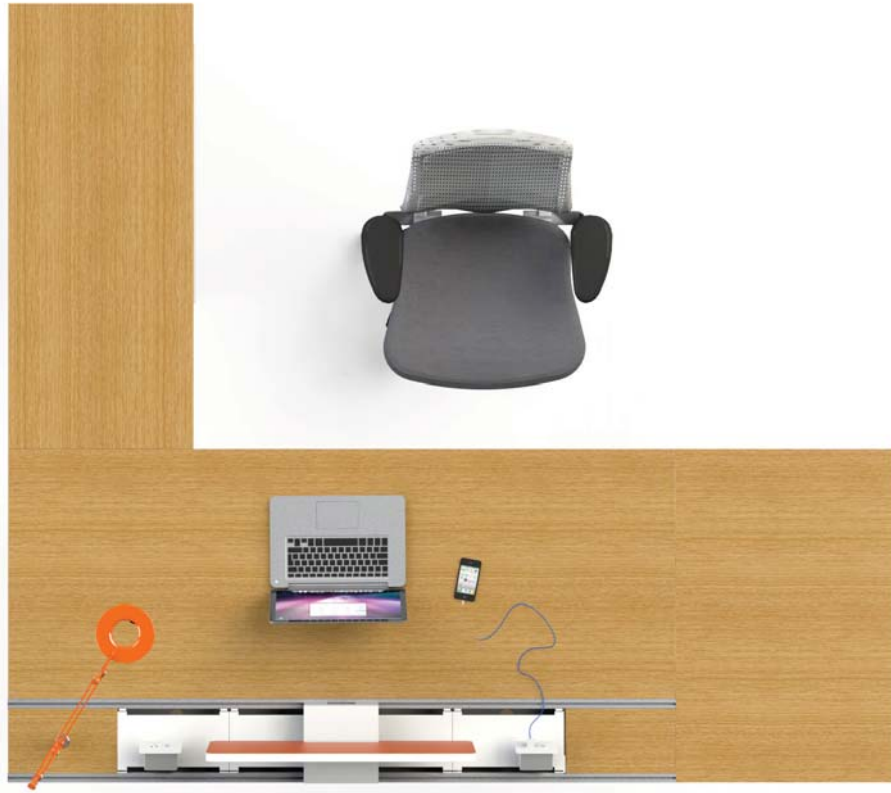

EYHOV Junior Executive

scale^{1:1}

EYHOV Junior Executive

scale^{1:1}

Executive Desk Features:

Single workstation with Rail running along one side.

Available in 2 sizes:
84" x 96" or 84" x 84"

Desktop:

Durable laminate work surface with tough 2mm PVC edge banding for long lasting quality and protection against bumps and dents.

Center Module Rail:

Two aluminum rails with tracks for organizing accessories, and three powder coated steel access panels for wire management.

Base & Legs:

Built to last powder coated steel legs and frame with adjustable height levelers.

add-ons

Modesty Panel
SKU: EMP

accessories

desktop finish & edge banding options

ordering

EYHOV Junior Executive