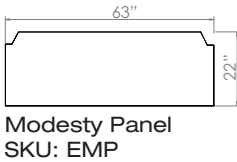

EYHOV Junior Executive

scale^{1:1}

Executive Desk Features:

Single workstation with Rail running along one side.

Available in 2 sizes:
84" x 96" or 84" x 84"

Desktop:

Durable laminate work surface with tough 2mm PVC edge banding for long lasting quality and protection against bumps and dents.

Center Module Rail:

Two aluminum rails with tracks for organizing accessories, and three powder coated steel access panels for wire management.

Base & Legs:

Built to last powder coated steel legs and frame with adjustable height levelers.

add-ons

accessories

desktop finish & edge banding options

ordering

EYHOV Junior Executive