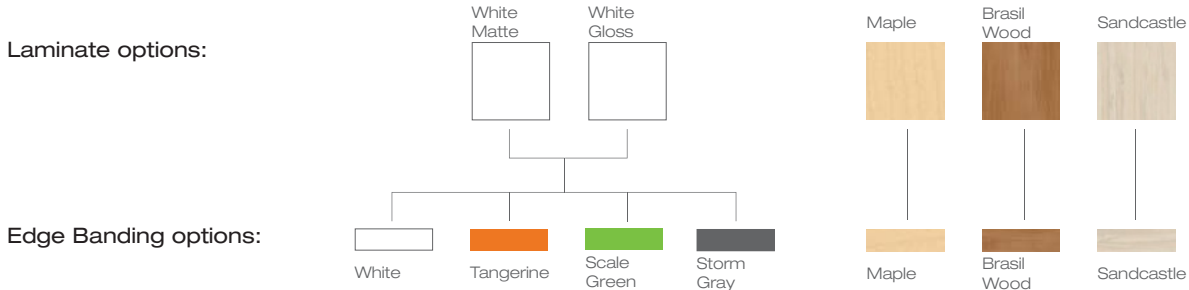

Base & Legs:

Built to last powder coated steel legs and frame with adjustable height levelers.

add-ons

Modesty Panel
SKU: EMP

accessories

desktop finish & edge banding options

ordering

EYHOV Junior Executive