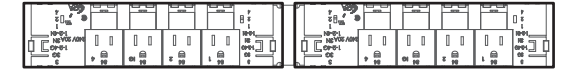

8 OUTLET POWER BLOCK