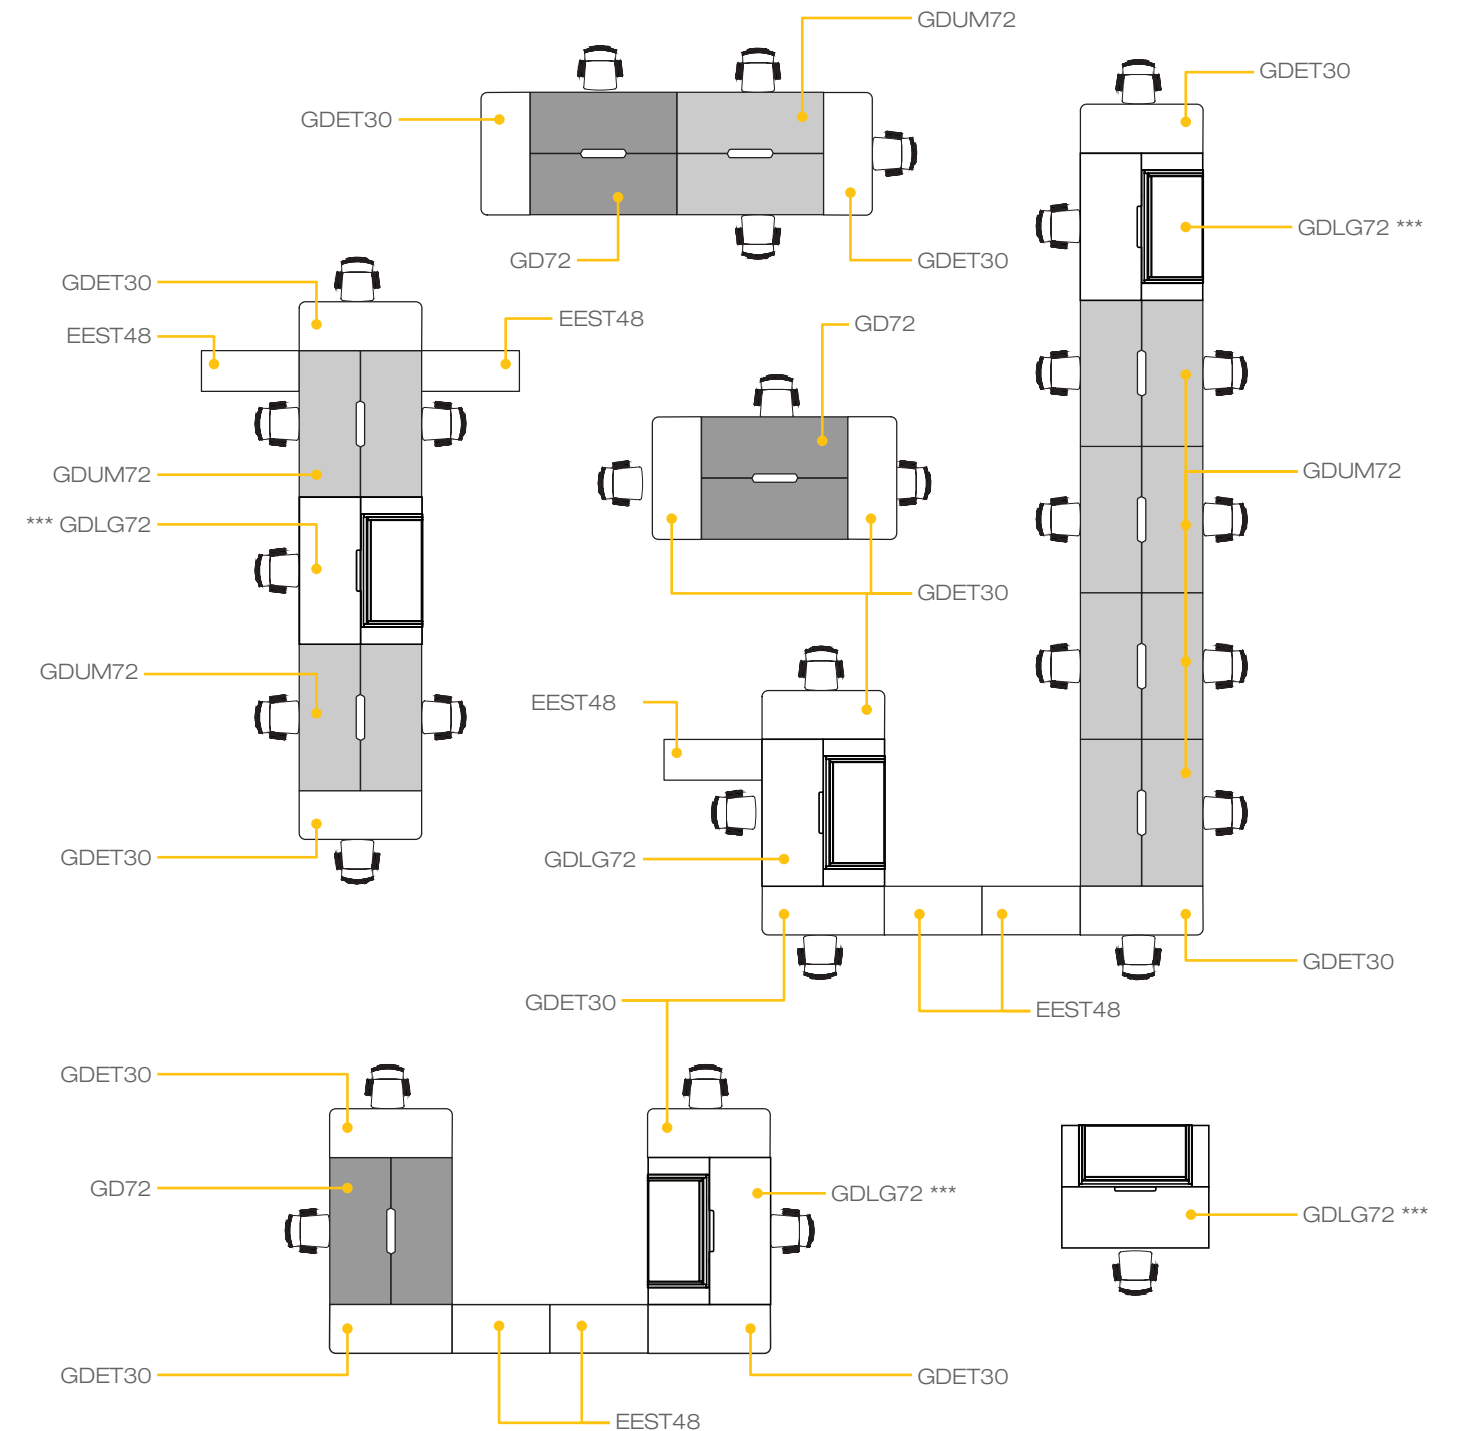

G-series

ORDERING GUIDE

scale 1:1

G-series Double

what you're working with:

workstations						add-ons			
72" Lounge GDLG72	72" Lounge Uno Mas GDUMLG72	72" Double GD72	72" Double Uno Mas GDUM72**	60" Double GD60	60" Double Uno Mas GDUM60**	48" Double GD48	48" Double Uno Mas GDUM48**	End Table GDET30	Side Table EEST48

** Uno Mas: comes with one leg connecting to an adjacent workstation

how you can configure:

*** Lounge is available in 60" and 72"

G-series Single

what you're working with: workstations

workstations								add-ons		
36"	36"	48"	48"	60"	60"	72"	72"	Corner Table	End Table	Side Table
Single GS36	Single Uno Mas GSUM36**	Single GS48	Single Uno Mas GSUM48**	Single GS60	Single Uno Mas GSUM60**	Single GS72	Single Uno Mas GSUM72**	GCST36	GSET30	EEST48

** Uno Mas: comes with one leg connecting to an adjacent workstation

how you can configure:

G-series Single

Desktop:

Durable laminate work surface with tough 2mm PVC edge banding for long lasting quality and protection against bumps and dents.