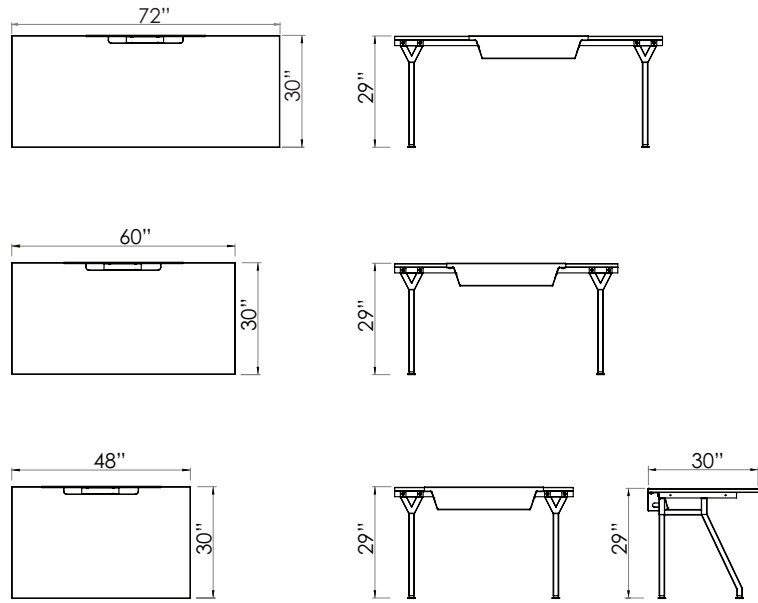

** Uno Mas: comes with one leg connecting to an adjacent workstation

how you can configure:

*** Lounge is available in 60" and 72"

G-series Single

what you're working with: workstations

workstations								add-ons		
36"	36"	48"	48"	60"	60"	72"	72"	Corner Table	End Table	Side Table
Single GS36	Single Uno Mas GSUM36**	Single GS48	Single Uno Mas GSUM48**	Single GS60	Single Uno Mas GSUM60**	Single GS72	Single Uno Mas GSUM72**	GCST36	GSET30	EEST48

** Uno Mas: comes with one leg connecting to an adjacent workstation

how you can configure:

G-series Single

Desktop:

Durable laminate work surface with tough 2mm PVC edge banding for long lasting quality and protection against bumps and dents.