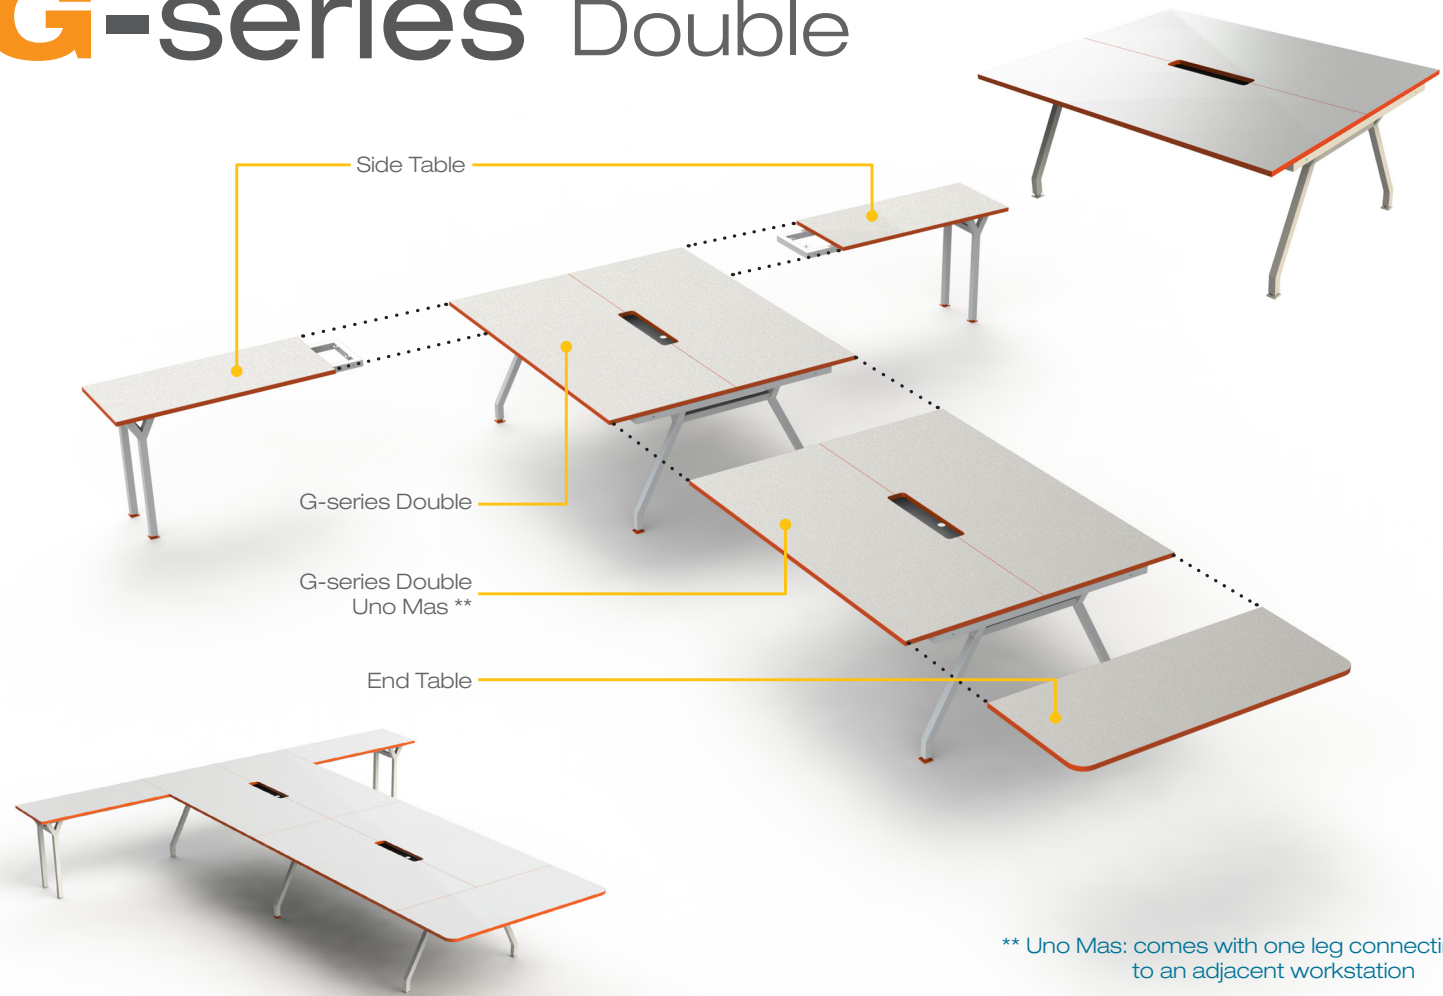

G-series

ORDERING GUIDE

scale 1:1

G-series Double

what you're working with:

workstations						add-ons			
72" Lounge GDLG72	72" Lounge Uno Mas GDUMLG72	72" Double GD72	72" Double Uno Mas GDUM72**	60" Double GD60	60" Double Uno Mas GDUM60**	48" Double GD48	48" Double Uno Mas GDUM48**	End Table GDET30	Side Table EEST48

** Uno Mas: comes with one leg connecting to an adjacent workstation

how you can configure:

*** Lounge is available in 60" and 72"

G-series Single

what you're working with: workstations

workstations								add-ons		
36"	36"	48"	48"	60"	60"	72"	72"	Corner Table	End Table	Side Table
Single GS36	Single Uno Mas GSUM36**	Single GS48	Single Uno Mas GSUM48**	Single GS60	Single Uno Mas GSUM60**	Single GS72	Single Uno Mas GSUM72**	GCST36	GSET30	EEST48

** Uno Mas: comes with one leg connecting to an adjacent workstation

how you can configure:

G-series Single

Desktop:

Durable laminate work surface with tough 2mm PVC edge banding for long lasting quality and protection against bumps and dents.