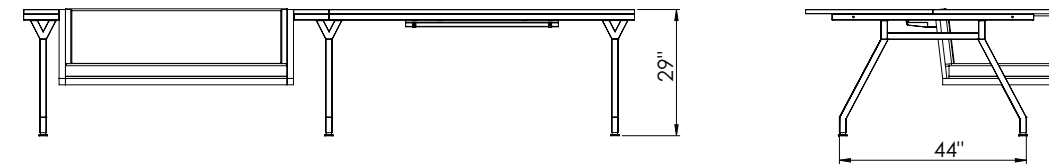

** Uno Mas: comes with one leg connecting to an adjacent workstation

G-series Double

Desktop:

Durable laminate work surface with tough 2mm PVC edge banding for long lasting quality and protection against bumps and dents.

Base & Legs:

Built to last powder coated steel legs and frame with adjustable height levelers.

Upholstery:

100% Polyester 100,000 double rubs

add-ons

End Table Side Table

electrical

accessories