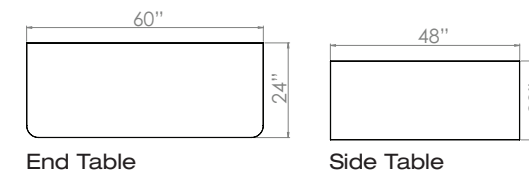

Base & Legs:

Built to last powder coated steel legs and frame with adjustable height levelers.

Upholstery:

100% Polyester 100,000 double rubs

add-ons

End Table Side Table

electrical

accessories