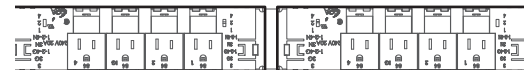

choose jumper cable length based on desk size and power block

4 OUTLET POWER BLOCK

48" desk Jumper [42" length]
60" desk Jumper [54" length]
72" desk Jumper [64" length]

8 OUTLET POWER BLOCK

48" desk Jumper [32" length]
60" desk Jumper [42" length]
72" desk Jumper [54" length]