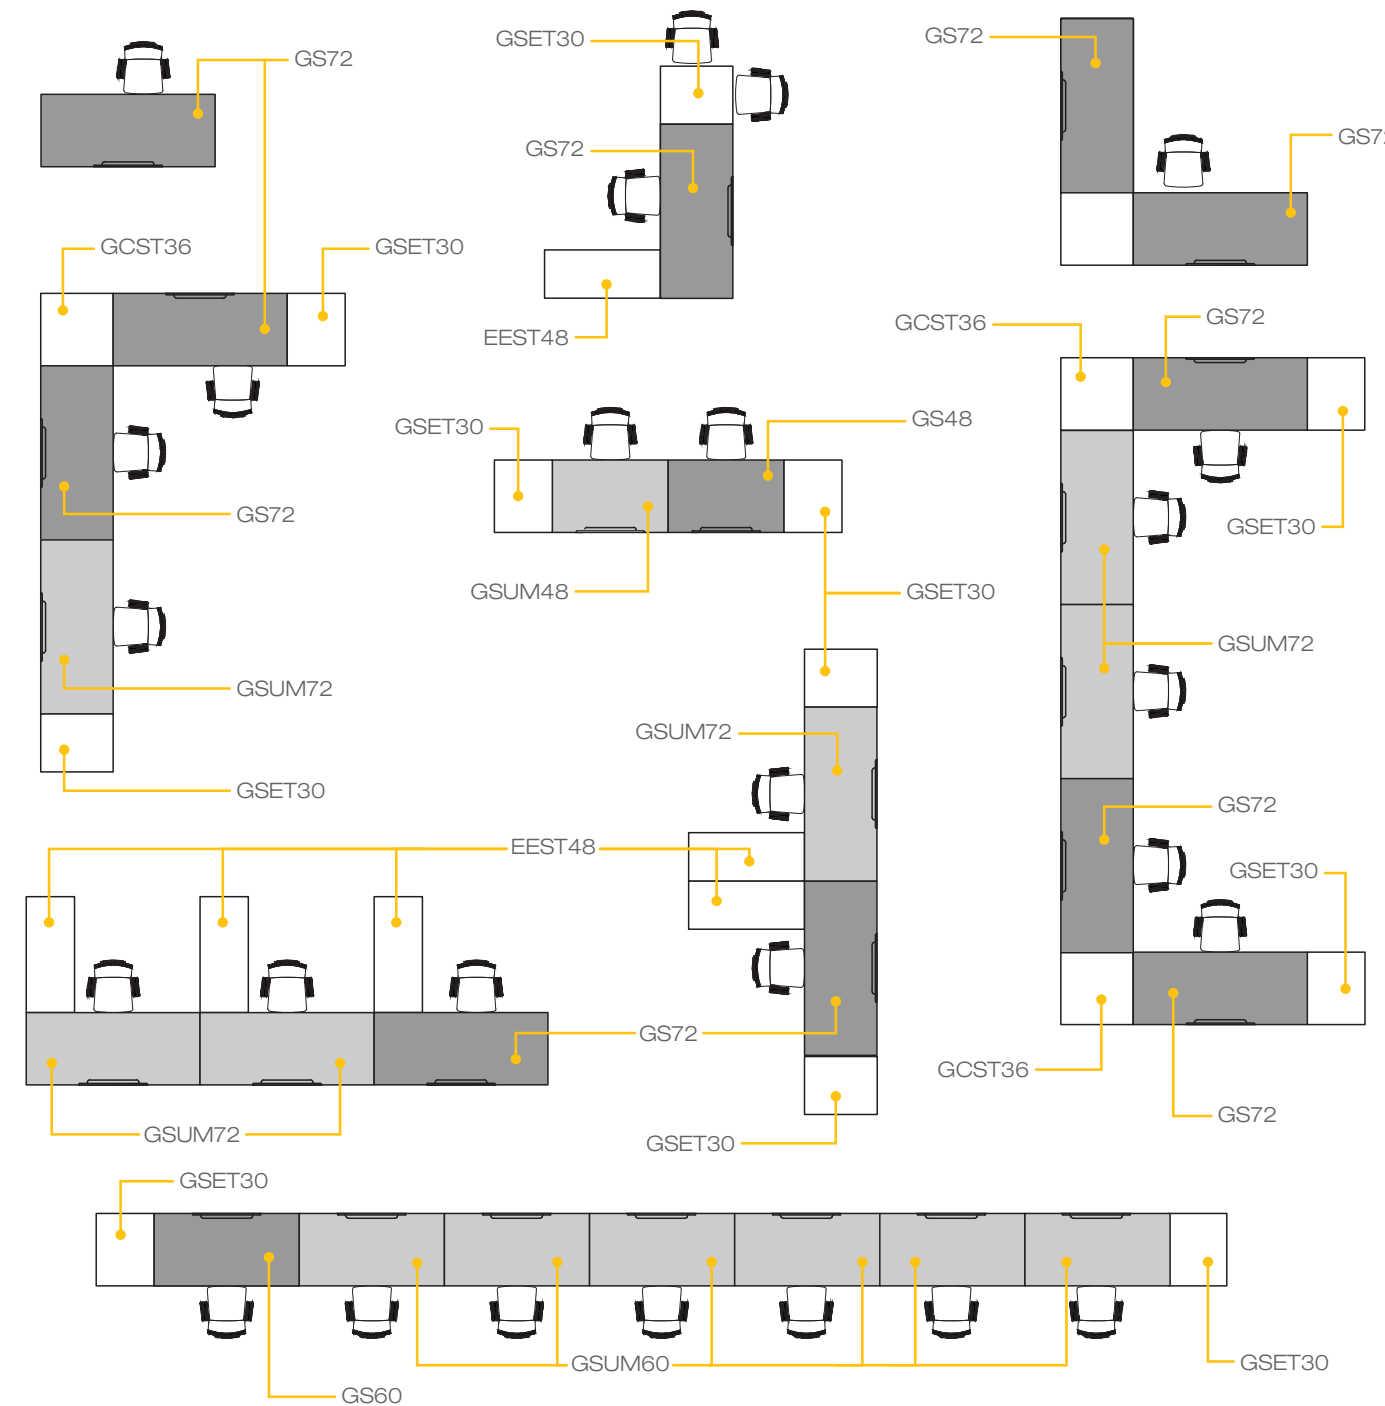

G-series

ORDERING GUIDE

scale 1:1

G-series Double

what you're working with:

workstations						add-ons			
72" Lounge GDLG72	72" Lounge Uno Mas GDUMLG72	72" Double GD72	72" Double Uno Mas GDUM72**	60" Double GD60	60" Double Uno Mas GDUM60**	48" Double GD48	48" Double Uno Mas GDUM48**	End Table GDET30	Side Table EEST48

** Uno Mas: comes with one leg connecting to an adjacent workstation

how you can configure:

*** Lounge is available in 60" and 72"

G-series Single

what you're working with: workstations

workstations								add-ons		
36"	36"	48"	48"	60"	60"	72"	72"	Corner Table	End Table	Side Table
Single GS36	Single Uno Mas GSUM36**	Single GS48	Single Uno Mas GSUM48**	Single GS60	Single Uno Mas GSUM60**	Single GS72	Single Uno Mas GSUM72**	GCST36	GSET30	EEST48

** Uno Mas: comes with one leg connecting to an adjacent workstation

how you can configure:

G-series Single

Desktop:

Durable laminate work surface with tough 2mm PVC edge banding for long lasting quality and protection against bumps and dents.