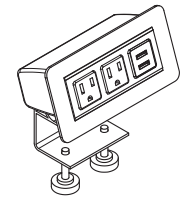

DT102USB Qty.

2 outlets
1 USB

DT202USB Qty.

DESKTOP ORGANIZATION

loop shelf
(for G-series double)

Qty. LOOSH

Hyper Loop
(for G-series double)

Qty. HLOOSH