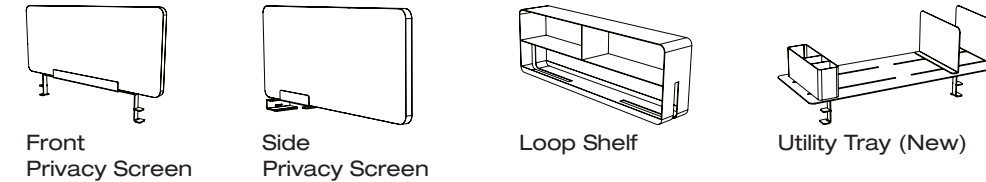

Base & Legs:

Built to last powder coated steel legs and frame with adjustable height levelers.

Upholstery:

100% Polyester 100,000 double rubs

add-ons

End Table Side Table

electrical

accessories