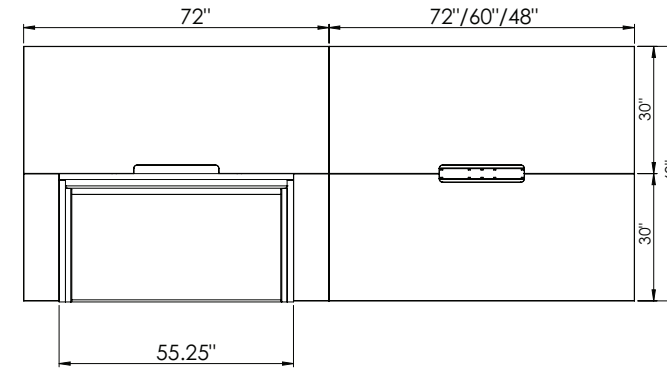

G-series Double

Desktop:

Durable laminate work surface with tough 2mm PVC edge banding for long lasting quality and protection against bumps and dents.

Base & Legs:

Built to last powder coated steel legs and frame with adjustable height levelers.