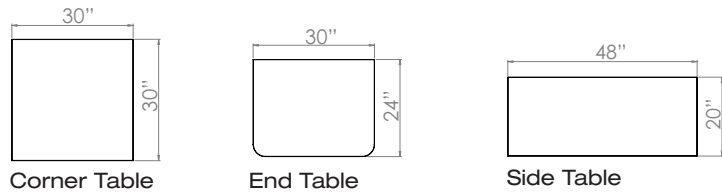

add-ons

Corner Table   End Table   Side Table

accessories